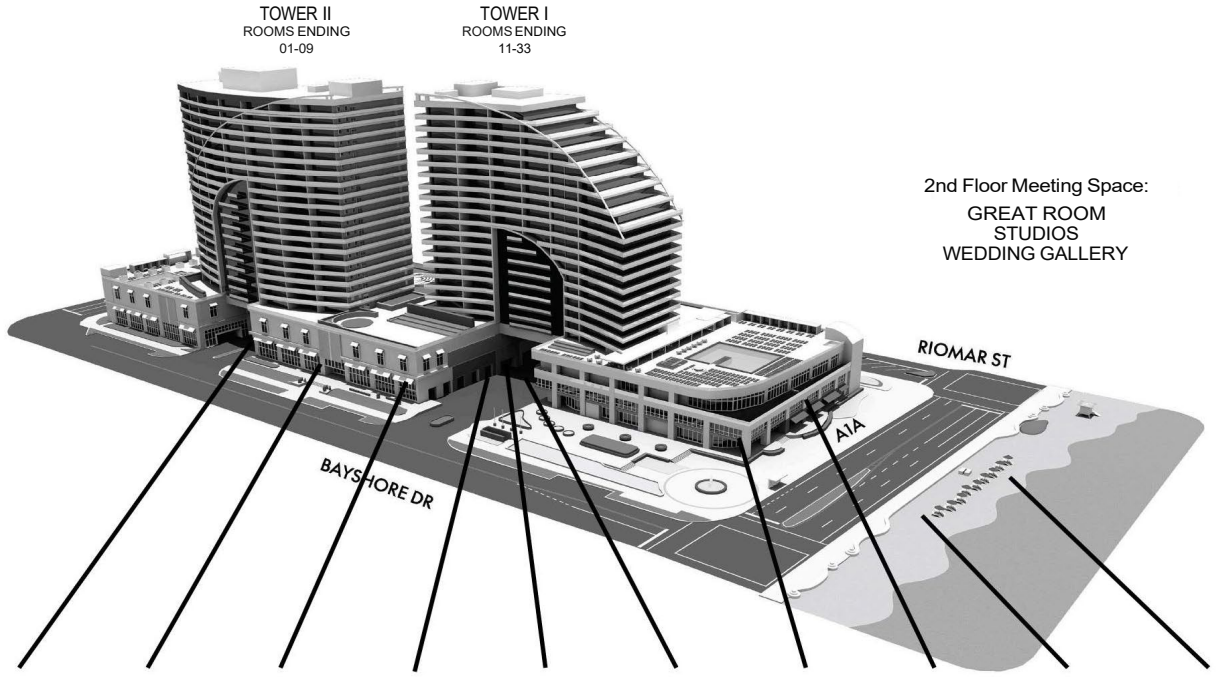

Property Map & location of AE activities

 Arrivals & Departures: Bayshore Dr
Residential Tower entrance

 Hospitality Desk: 4th Floor Hotel
Check in area

 Daily Breakfast: 5th
Floor Courtyard
Wave Parties: 5th
Floor Courtyard &
Wet East Pool

Both Towers Connect Through
The 4th & 5th Floor

4th Floor Meeting Space:
MINGLE
BUNGALOW

4TH FLOOR

AWAY
SPA

LIVING
ROOM

LIVING ROOM
TERRACE

WIRED LIBRARY

2nd Floor Meeting Space:
GREAT ROOM
STUDIOS
WEDDING GALLERY

BOOTCAMP
&YOGA

UMBRELLAS
&CHAIRS

GROUND FLOOR