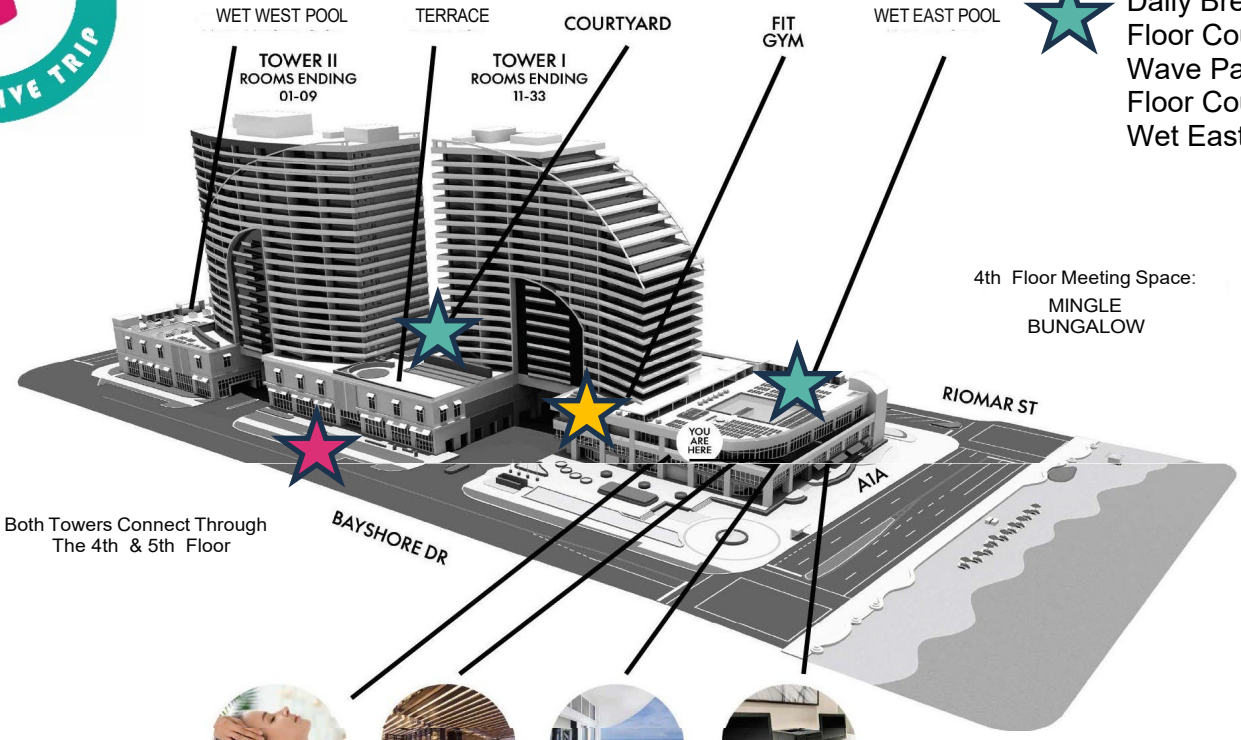

Property Map & location of AE activities

 Arrivals & Departures: Bayshore Dr
Residential Tower entrance

 Hospitality Desk: 4th Floor Hotel
Check in area

 Daily Breakfast: 5th
Floor Courtyard
Wave Parties: 5th
Floor Courtyard &
Wet East Pool

Both Towers Connect Through
The 4th & 5th Floor

4th Floor Meeting Space:
MINGLE
BUNGALOW

4TH FLOOR

AWAY
SPA

LIVING
ROOM

LIVING ROOM
TERRACE

WIRED LIBRARY

2nd Floor Meeting Space:
GREAT ROOM
STUDIOS
WEDDING GALLERY

AVIS
CAR

RESIDENTIAL
ENTRANCE

SOBE
VEGAN

FRONT
DRIVE

GIFT
STORE

W
BIKES

EI
VEZ

STEAK
954

BOOTCAMP
&YOGA

UMBRELLAS
&CHAIRS

GROUND FLOOR